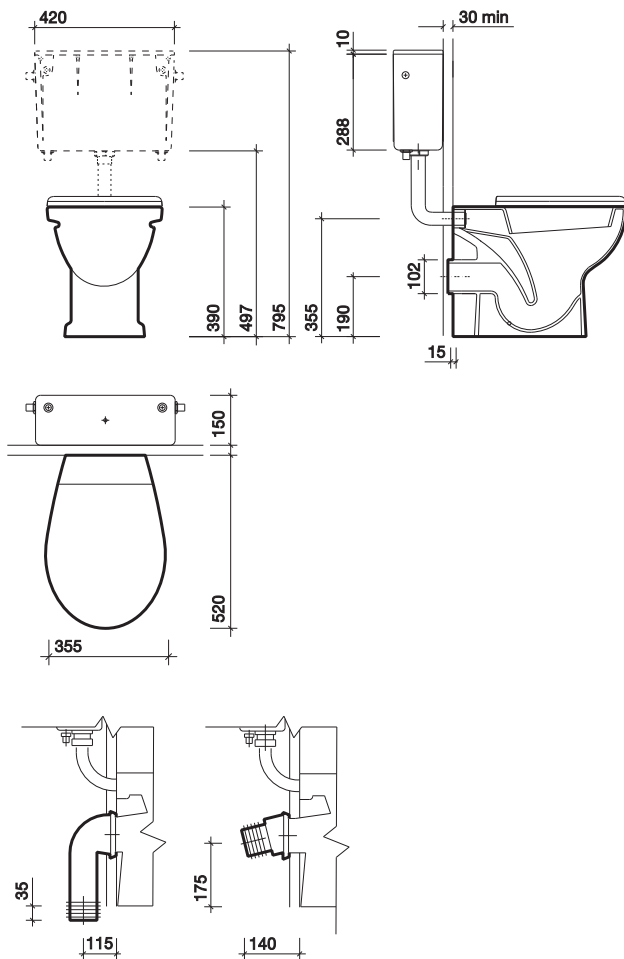

alcona btw

environmentally friendly, reduced water consumption

Alcona back-to-wall WC suite

to specify/order:

Please use the eight character reference shown below.

wc pan

*Horizontal outlet

AR1438WH

Bottom fix stainless steel hinge

AR7815WH

With soft closing mechanism

AR7853WH

wc outlet connector

P trap outlet connector

WF1240WH

S or turned P trap connector

WC screwed to floor, and sealed to wall and floor using silicone building sealant (not provided). cistern screwed to wall. Fittings supplied.

All measurements shown are in millimetres. Drawing sizes are not to scale.